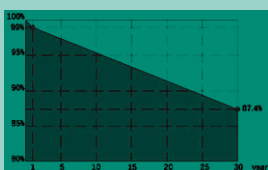

GEM M10/108D

425-450W

Supreme Quality

Module Characteristics

-Year

-Year

At least 87.4% of nominal power up to 30 years

450W
Maximum Power