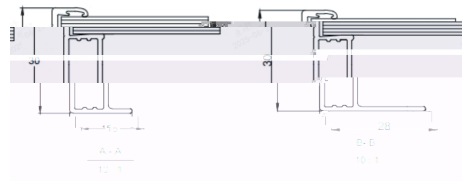

450W
Maximum Power

23.0%

1%
First Y

0.4%
Years Annual Power Attenuation

No. Huajin

Free Trade

data is updated as of May